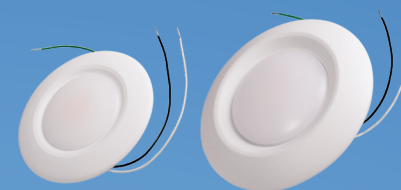

### Recommended Dimmers for Cree 4" and 6" Disk Lights

Cree LED bulbs are designed to be dimmed with standard incandescent type dimmers and are compatible with most Electric Low Voltage (ELV) dimmers. This list was generated from lab testing of samples and your results may vary.\*

#### Works Best With

No flickering or shimmer observed and smooth dimming across range. No audible noise.

Manufacturer	Series	Part Number	Wall Plate Style	Load Type	Phase Cut Edge	Rating (W)	Bulbs Per Dimmer	
							min	max
Lutron	Diva	DVCL-153P	Decorative	CFL/LED	Leading	600	1	8
Lutron	Diva	DVELV-303P2	Decorative	ELV	Trailing	300	1	10
Lutron	Faedra	FAELV-500	Traditional	ELV	Trailing	500	1	10
Lutron	Maestro	MACL-153	Decorative	CFL/LED	Leading	600	1	8
Lutron	RadioRA 2	RRD-6CL	Decorative	LED/CFL/INC	Leading	600	1	8
Lutron	RadioRA 2	RRD-6NA	Decorative	ELV	Trailing	600	1	10
Lutron	Skylark	SELV-300P	Decorative	ELV	Trailing	300	1	10
Lutron	Toggler	TG-600PH		Incandescent	Leading	600	1	8
Lutron	Lumea	LGCL-153		CFL/LED	Leading	600	1	8
Lutron	Caseta Wireless	PD-6WCL		CFL/LED	Leading	600	1	8
Leviton	Decora	DSL-06		LED/CFL/INC	Leading	600	1	8
Leviton	Universal	TBL03	Tabletop	CFL/LED	Leading	300	1	8
Leviton	Illumatech	IPL06	Decorative	Incandescent	Leading	600	1	8
Leviton	Illumatech	IPE041	Decorative	ELV	Trailing	300	1	10

#### Works With

May produce some flicker or shimmer. Minimum adjustment to dimming level may be required. No audible noise.

Manufacturer	Series	Part Number	Wall Plate Style	Load Type	Phase Cut Edge	Rating (W)	Bulbs Per Dimmer	
							min	max
Leviton	Trimatron	6681	Traditional	Incandescent	Leading	600	1	8
Leviton	Trimatron	6683	Traditional	Incandescent	Leading	600	1	8
Leviton	Sureslide	6615	Decorative	ELV	Trailing	300	1	12
Lutron	Skylark	CTCL-153	Decorative	LED/CFL/INC	Leading	600	1	8
Lutron	Diva	DV-600P	Decorative	Incandescent	Leading	600	1	8
Leviton	Sureslide	6674	Decorative	LED/CFL/INC	Leading	600	1	7