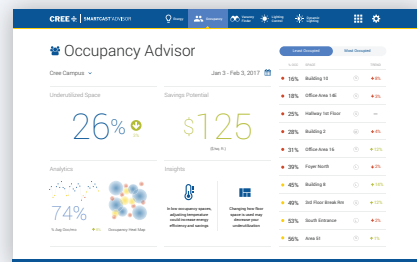

Vacancy Finder - Stop Wasting Time on Meeting Rooms

- See real-time meeting room availability based on actual occupancy, not outdated schedulers
- Boost productivity by eliminating wasted time while searching or waiting for meeting rooms

Contact your Cree sales representative for more information on SmartCast Advisor™.

Occupancy Advisor Dashboard