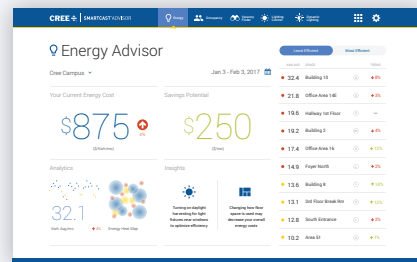

Energy Advisor Dashboard