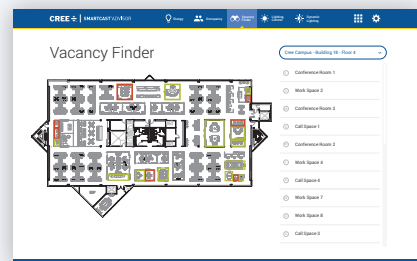

Vacancy Finder