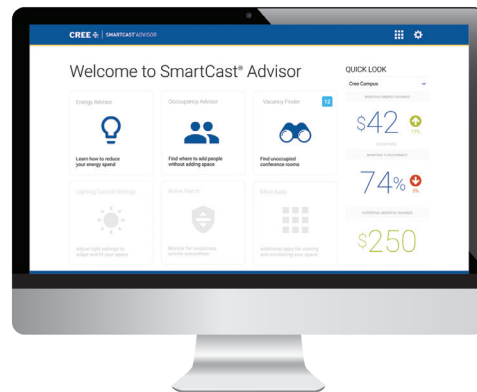

# Cree SmartCast Advisor™

Application Suite for Actionable Intelligent Business Insights

## Overview

The Cree SmartCast Advisor™ is a powerful suite of applications that offers immediate and actionable business insights. It intelligently monitors your building with the SmartCast® PoE lighting network and provides tips on making your business more profitable with recommendations for energy efficiency, putting your spaces to better use, and much more.

Built on the simple and intuitive Cree SmartCast Intelligence Platform™, these insights are delivered via a highly engaging and easy to follow interface which delivers all the value of big data, without all the noise.

## Immediately Actionable Insights

SmartCast Advisor™ offers real-time and historical visibility into your building data. It shows patterns, trends and opportunities to save energy and use space more effectively today and over time. To do this, SmartCast Advisor™ intelligently sifts through massive amounts of data from the lighting network and distills it into simple graphics and recommendations on which you can immediately grasp and act. Rather than drown you in detail, it just works.