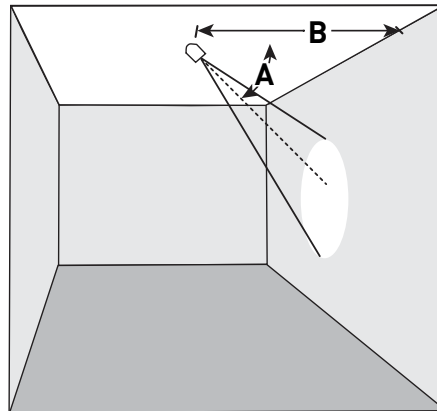

### Application Reference

A = Preferred 60° aiming angle

B = Typical track head setback of 1.5'(0.5m) - 3.0' (0.9m) from wall