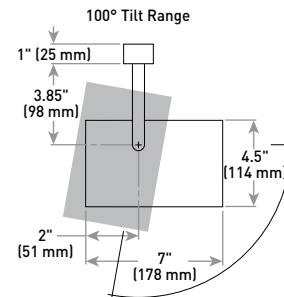

Ordering Information

Example: S-CT-FB-50W-R20/P20-BK

Series	Description	Max. Wattage	Lamp Type	Housing Color
S-CT Essentia Series Track	FB Flat Back	50W 50 Watts 75W 75 Watts	R20/P20 R20/PAR20 lamps B30/P30L BR30/PAR30L lamps	BK Black WH White SV Silver

US: lighting.cree.com

Rev. Date: V4 10/04/2018

T (800) 236-6800 F (262) 504-5415

Canada: www.cree.com/canada

T (800) 473-1234 F (800) 890-7507