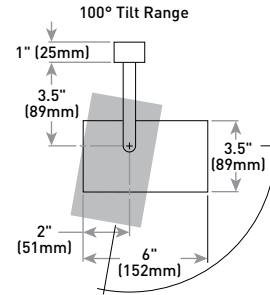

White Finish