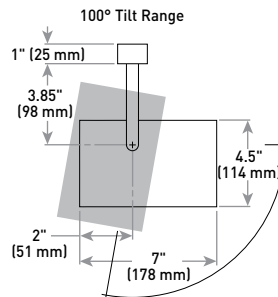

Ordering Information

Example: S-CT-FB-50W-R20/P20-BK

Series	Description	Max. Wattage	Lamp Type	Housing Color
S-CT Essentia Series Track	FB Flat Back	50W 50 Watts 75W 75 Watts	R20/P20 R20/PAR20 lamps B30/P30L BR30/PAR30L lamps	BK Black WH White SV Silver

US: lighting.cree.com

Rev. Date: V4 04/23/2018

T (800) 236-6800 F (262) 504-5415

Canada: www.cree.com/canada

T (800) 473-1234 F (800) 890-7507