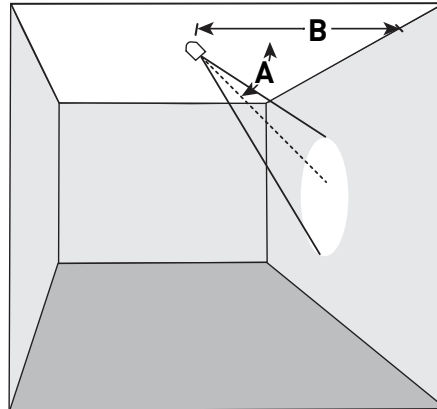

### Application Reference

A = Preferred 60° aiming angle

B = Typical track head setback of 1.5' (0.5m) - 3.0' (0.9m) from wall