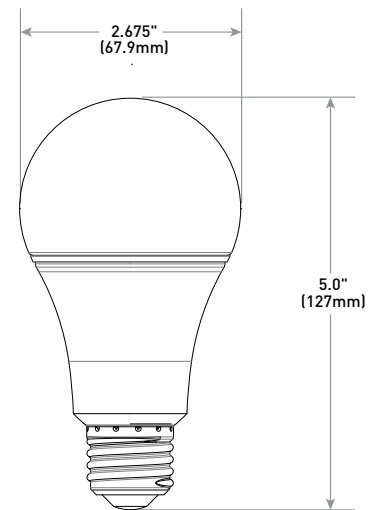

The Cree® 3-Way LED bulb delivers three distinct levels of beautiful, soft white 2700K incandescent-like light. The Cree 3-Way LED bulb looks and lights like a traditional 3-Way incandescent bulb, but uses up to 90% less energy and is designed to last 25 times longer. Delivering 320, 820, and 1,650 lumens (30W/60W/100W replacement), each step of light output is distinct and visible to the naked eye. Plus, unlike traditional incandescent 3-Ways, you can use the Cree 3-Way LED bulb in any orientation.

Performance Summary

Lamp Delivered Light Output: 320 lumens/820 lumens/1620 lumens

Input Power: 3.0/7.0/16.5 watts (30/60/100W equivalent)

CRI: 85

CCT: 2700K

Limited Warranty¹: 5 years Commercial use

Lifetime: Designed to last at least 25,000 hours

Dimming: For use in 3-way light fixtures (non-dimmable)

ENERGY STAR® Certified

Must order in multiples of master carton (MC) quantities; MC = (20) Single-Lamp Cartons

¹See <http://lighting.cree.com/warranty> for warranty terms

Ordering Information

Example: A21-100W-3WY-27K-U1

A21	100W	3WY	27K				U1
Product	Watt Equivalent	3-Way	CCT	Voltage	Base	CRI	Packaging Options
A21	100W 30/60/100 Watt, 320/820/1,650 lumens	3WY 3-Way bulb	27K 2700K	Blank 120 Volt	Blank E26 (screw base)	Blank 85	U1 Single-Lamp Carton Master Carton = (20) Single-Lamp Cartons

US: lighting.cree.com

T (800) 236-6800 F (262) 504-5415

Rev. Date: V4 05/01/2017

Canada: www.cree.com/canada

T (800) 473-1234 F (800) 890-7507