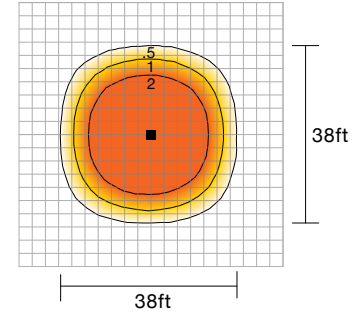

## 42-WATT LED (E.CP2L04CS)

**Applications:** Security, pathway and perimeter lighting. Also recommended for parking garages, shopping area walkways, and exterior canopies

**Typical Mounting Height:** 8 to 15 feet    **Typical Spacing:** 1 to 2 times the mounting height

2-3/8"H x 12"W x 12"D    Weight 7.5 lbs.

LED PATTERN

DISTRIBUTION PATTERN  
Bird's Eye View, Ceiling Mounted

Catalog #	Description	Input Voltage	Delivered Lumens	CCT	CRI	Lifetime (L <sub>70</sub> at 15°C)
E.CP2L04CS	42W LED Cool white	120V-277V	4100 Lumens	5000K	≤70	50,000 Hours