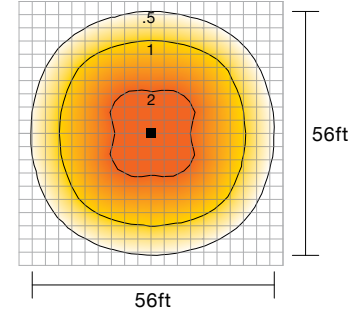

# LOW-PROFILE LED CANOPY LIGHT - WIDE DISTRIBUTION 42-WATT LED (E.CP2L04CW)

**Applications:** Security, pathway and perimeter lighting. Also recommended for parking garages, shopping area walkways, and exterior canopies

**Typical Mounting Height:** 8 to 15 feet    **Typical Spacing:** 1 to 2 times the mounting height

2-3/8"H x 12"W x 12"D    Weight 7.5 lbs.

LED PATTERN

DISTRIBUTION PATTERN  
Bird's Eye View, Ceiling Mounted

Catalog #	Description	Input Voltage	Delivered Lumens	CCT	CRI	Lifetime (L <sub>70</sub> at 15°C)
E.CP2L04CW	42W LED Cool white	120V-277V	4100 Lumens	5000K	≤70	50,000 Hours