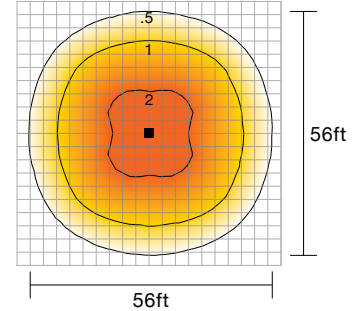

LOW-PROFILE LED CANOPY LIGHT - WIDE DISTRIBUTION 42-WATT LED (E.CP2L04CW)

Applications: Security, pathway and perimeter lighting. Also recommended for parking garages, shopping area walkways, and exterior canopies

Typical Mounting Height: 8 to 15 feet **Typical Spacing:** 1 to 2 times the mounting height

2-3/8"H x 12"W x 12"D Weight 7.5 lbs.

LED PATTERN

DISTRIBUTION PATTERN
Bird's Eye View, Ceiling Mounted

Catalog #	Description	Input Voltage	Delivered Lumens	CCT	CRI	Lifetime (L ₇₀ at 15°C)
E.CP2L04CW	42W LED Cool white	120V-277V	4100 Lumens	5000K	≤70	50,000 Hours