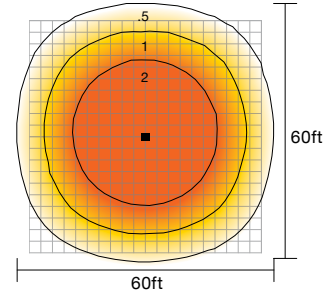

**Typical Mounting Height:** 10 to 25 feet    **Typical Spacing:** 1 to 2 times the mounting height

2-3/8"H x 12"W x 12"D    Weight 7.5 lbs.

LED PATTERN

DISTRIBUTION PATTERN  
Bird's Eye View, Ceiling Mounted