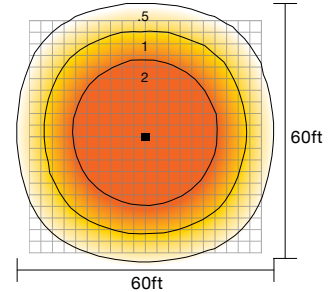

Typical Mounting Height: 10 to 25 feet **Typical Spacing:** 1 to 2 times the mounting height

2-3/8"H x 12"W x 12"D Weight 7.5 lbs.

LED PATTERN

DISTRIBUTION PATTERN
Bird's Eye View, Ceiling Mounted

Catalog #	Description	Input Voltage	Delivered Lumens	CCT	CRI	Lifetime (L ₇₀ at 25° C)
E.CP2L07CW	72W LED Cool white	120V-277V	7300 Lumens	5000K	≤70	50,000 Hours