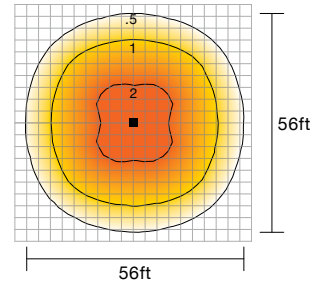

# RECESSED LED CANOPY LIGHT - WIDE DISTRIBUTION 42-WATT LED (E.RC2L04CW)

**Applications:** Security, pathway and perimeter lighting. Also recommended for walkways and exterior canopies.

**Typical Mounting Height:** 8 to 15 feet    **Typical Spacing:** 1 to 2 times the mounting height

2-2/3"H x 16"W x 16"D    Weight 6.2 lbs.  
(Recessed housing is an 8" square)

LED PATTERN

DISTRIBUTION PATTERN  
Bird's Eye View, Ceiling Mounted

Catalog #	Description	Input Voltage	Delivered Lumens	CCT	CRI	Lifetime (L <sub>70</sub> at 25° C)
<b>E.RC2L04CW</b>	42W LED Cool white	120V-277V	4100 Lumens	5000K	75	50,000 Hours